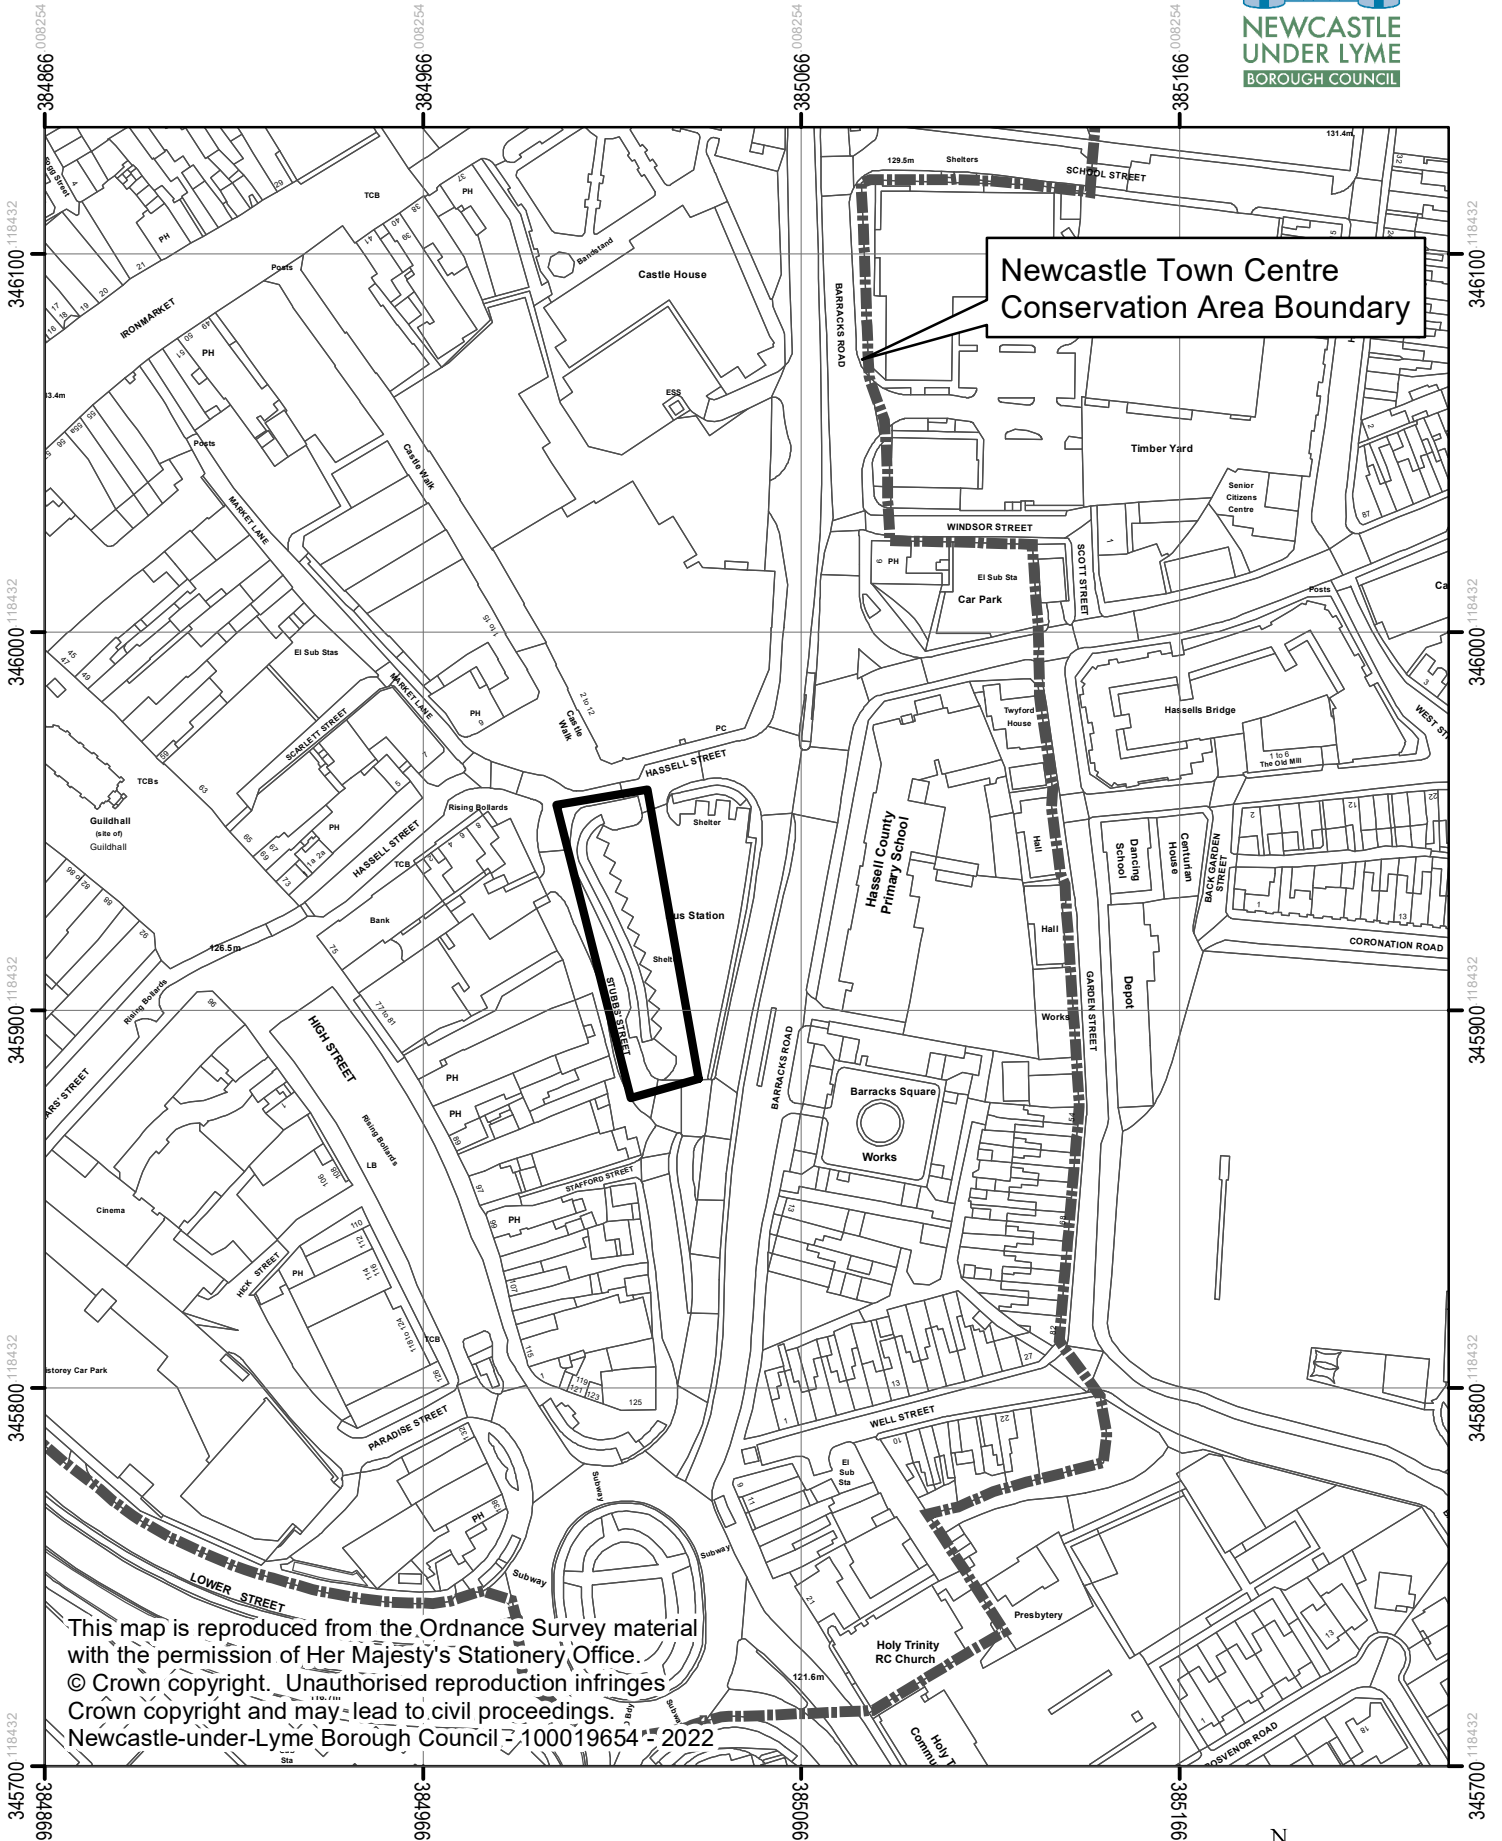

# Bus Station, Stubbs Street, Newcastle

Newcastle Town Centre Conservation Area Boundary

This map is reproduced from the Ordnance Survey material with the permission of Her Majesty's Stationery Office.  
 © Crown copyright. Unauthorised reproduction infringes Crown copyright and may lead to civil proceedings.  
 Newcastle-under-Lyme Borough Council 100019654 2022